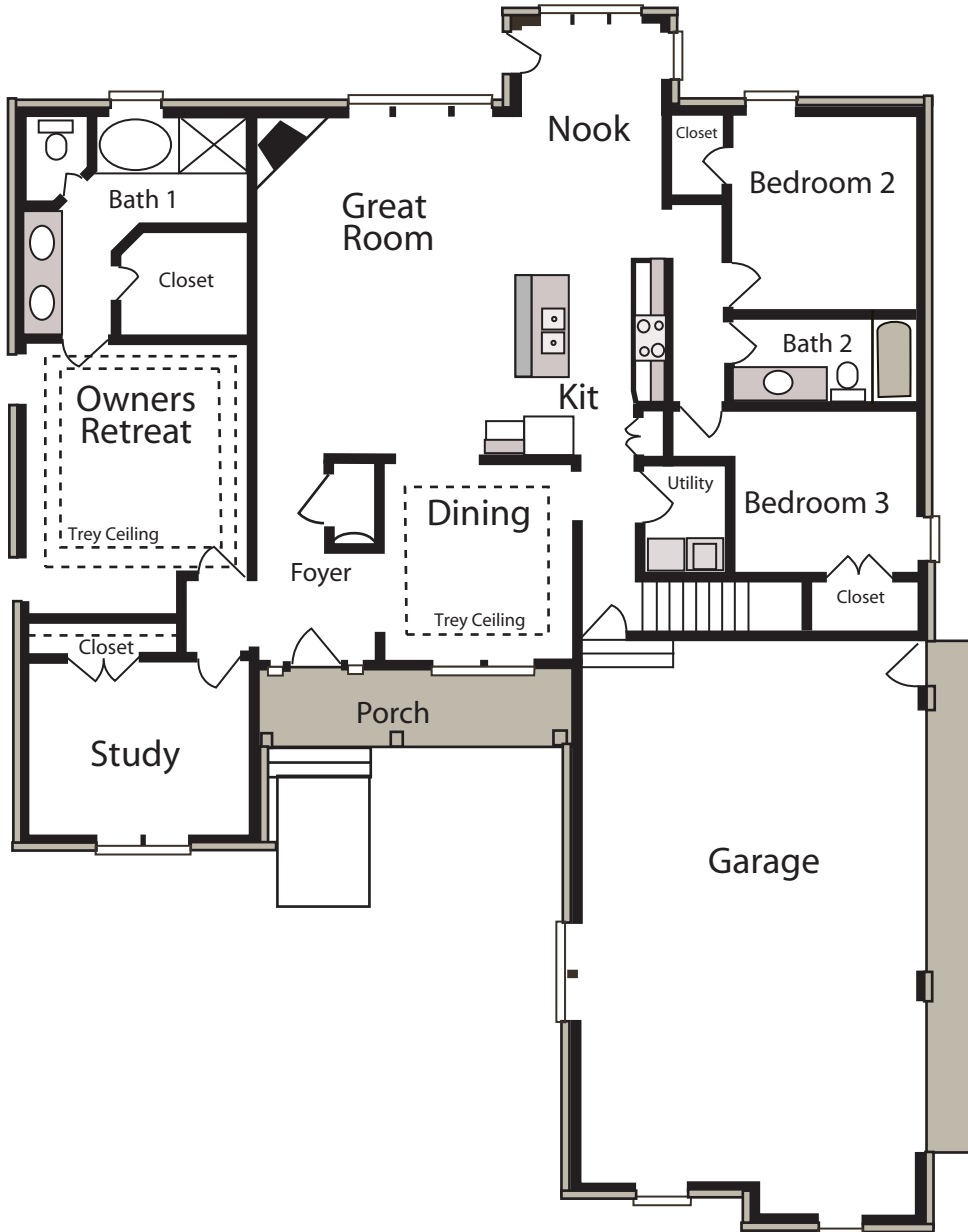

# The Kyle - Floor Plan

Larry Powell Builders  
Mt Juliet, TN 37122  
Ph: 615.758.7770

- 3,250 Square Footage
- 4 Bedroom
- 3 Bathrooms
- Study or 4th Bedroom on the Main Level
- Formal Dining Room and Breakfast Nook
- Large Utility Room with Cabinets
- Covered Back Porch
- 3 Car Garage

**First Floor**

**Second Floor**