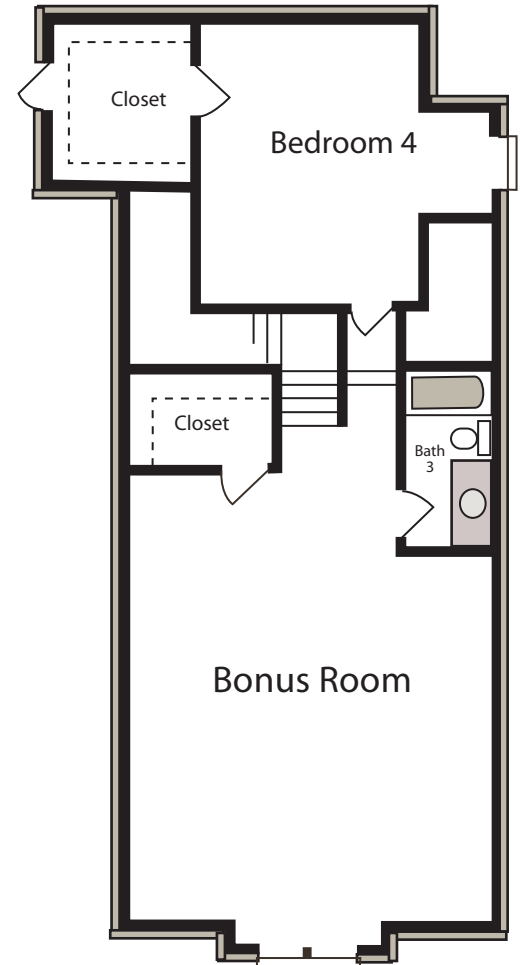

# The Kyle - Floor Plan

Larry Powell Builders  
Mt Juliet, TN 37122  
Ph: 615.758.7770

- 3,250 Square Footage
- 4 Bedroom
- 3 Bathrooms
- Study or 4th Bedroom on the Main Level
- Formal Dining Room and Breakfast Nook
- Large Utility Room with Cabinets
- Covered Back Porch
- 3 Car Garage

**First Floor**

**Second Floor**