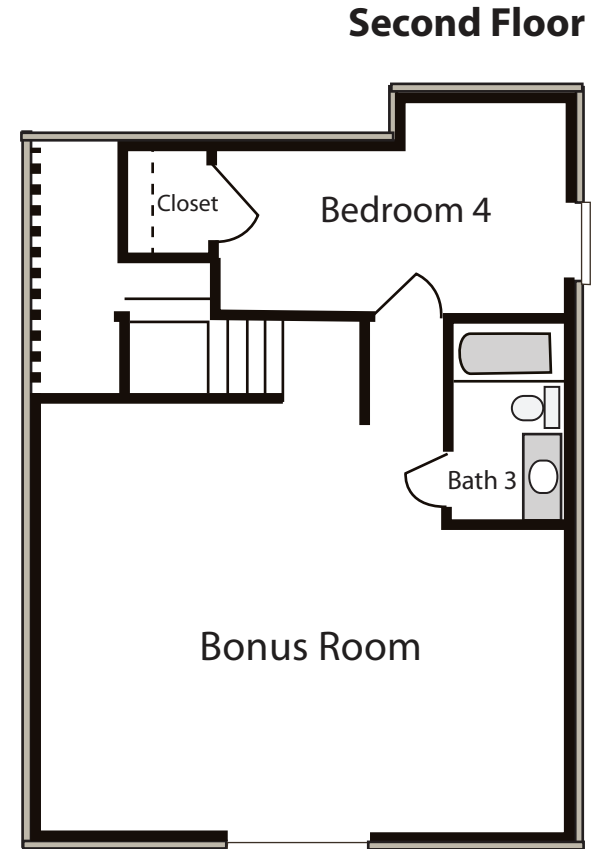

The Remington - Floor Plan

Larry Powell Builders
Mt Juliet, TN 37122
Ph: 615.758.7770

- 3,051 Square Footage
- 3 - 4 Bedrooms
- 3 Bathrooms
- Open Floor Plan All On One Floor
- Breakfast Nook with Bay Window
- Large Utility Room
- Bonus Room
- 2 (can be 3) Car Garage

Main Floor

Second Floor