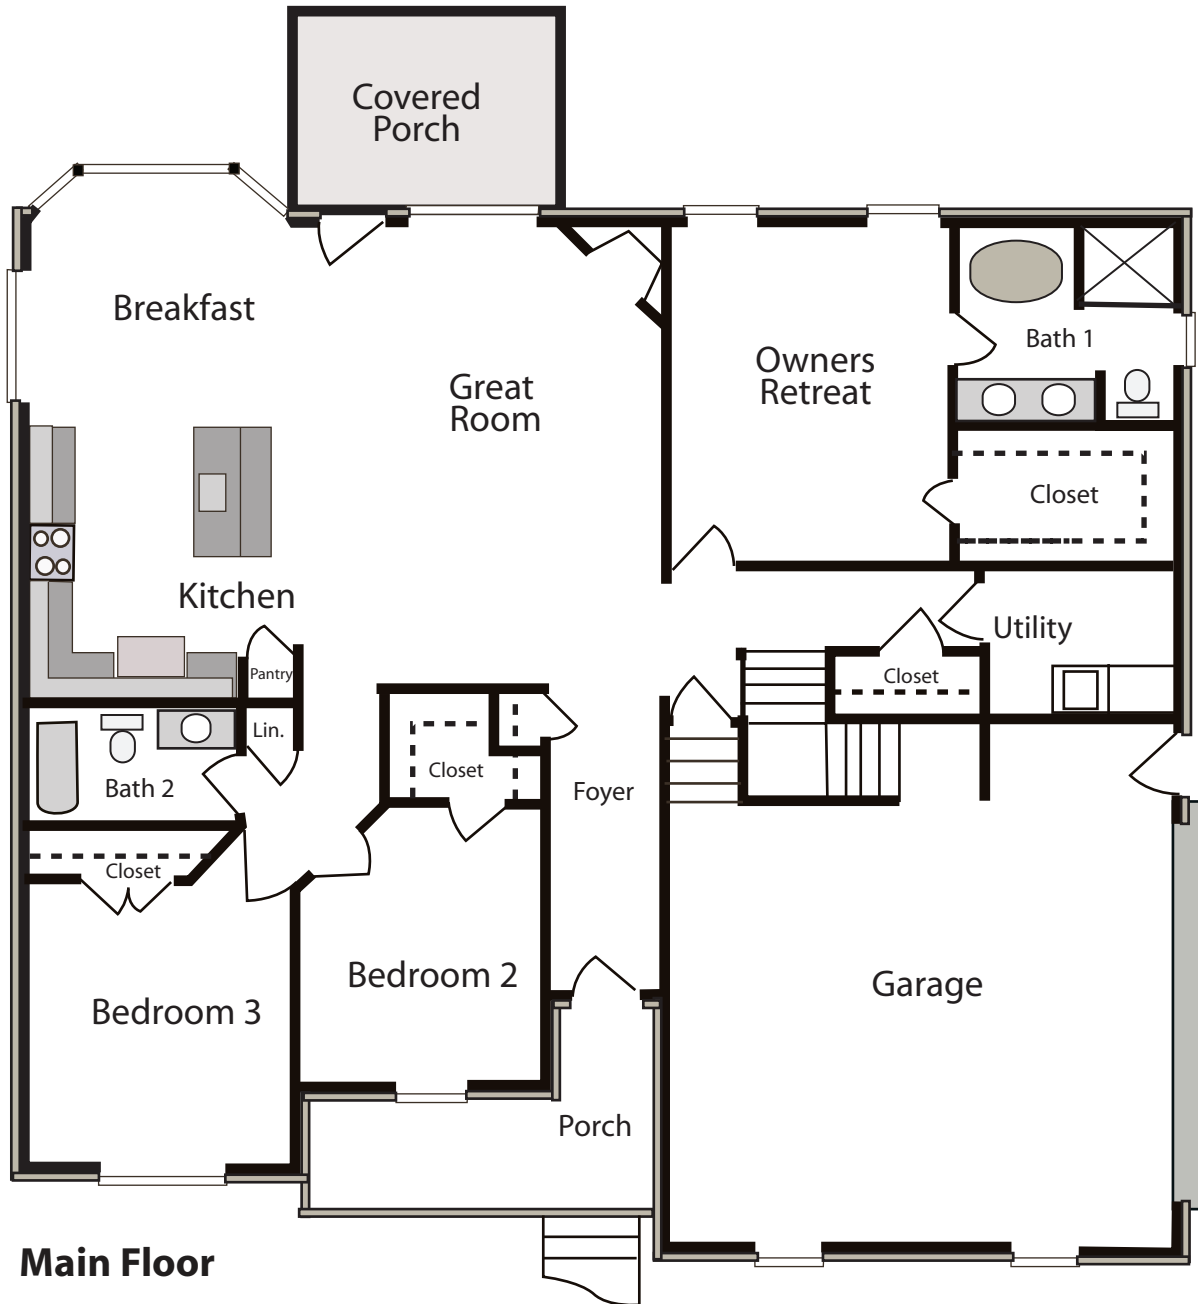

The Remington - Floor Plan

Larry Powell Builders
Mt Juliet, TN 37122
Ph: 615.758.7770

- 3,051 Square Footage
- 3 - 4 Bedrooms
- 3 Bathrooms
- Open Floor Plan All On One Floor
- Breakfast Nook with Bay Window
- Large Utility Room
- Bonus Room
- 2 (can be 3) Car Garage

Main Floor

Second Floor