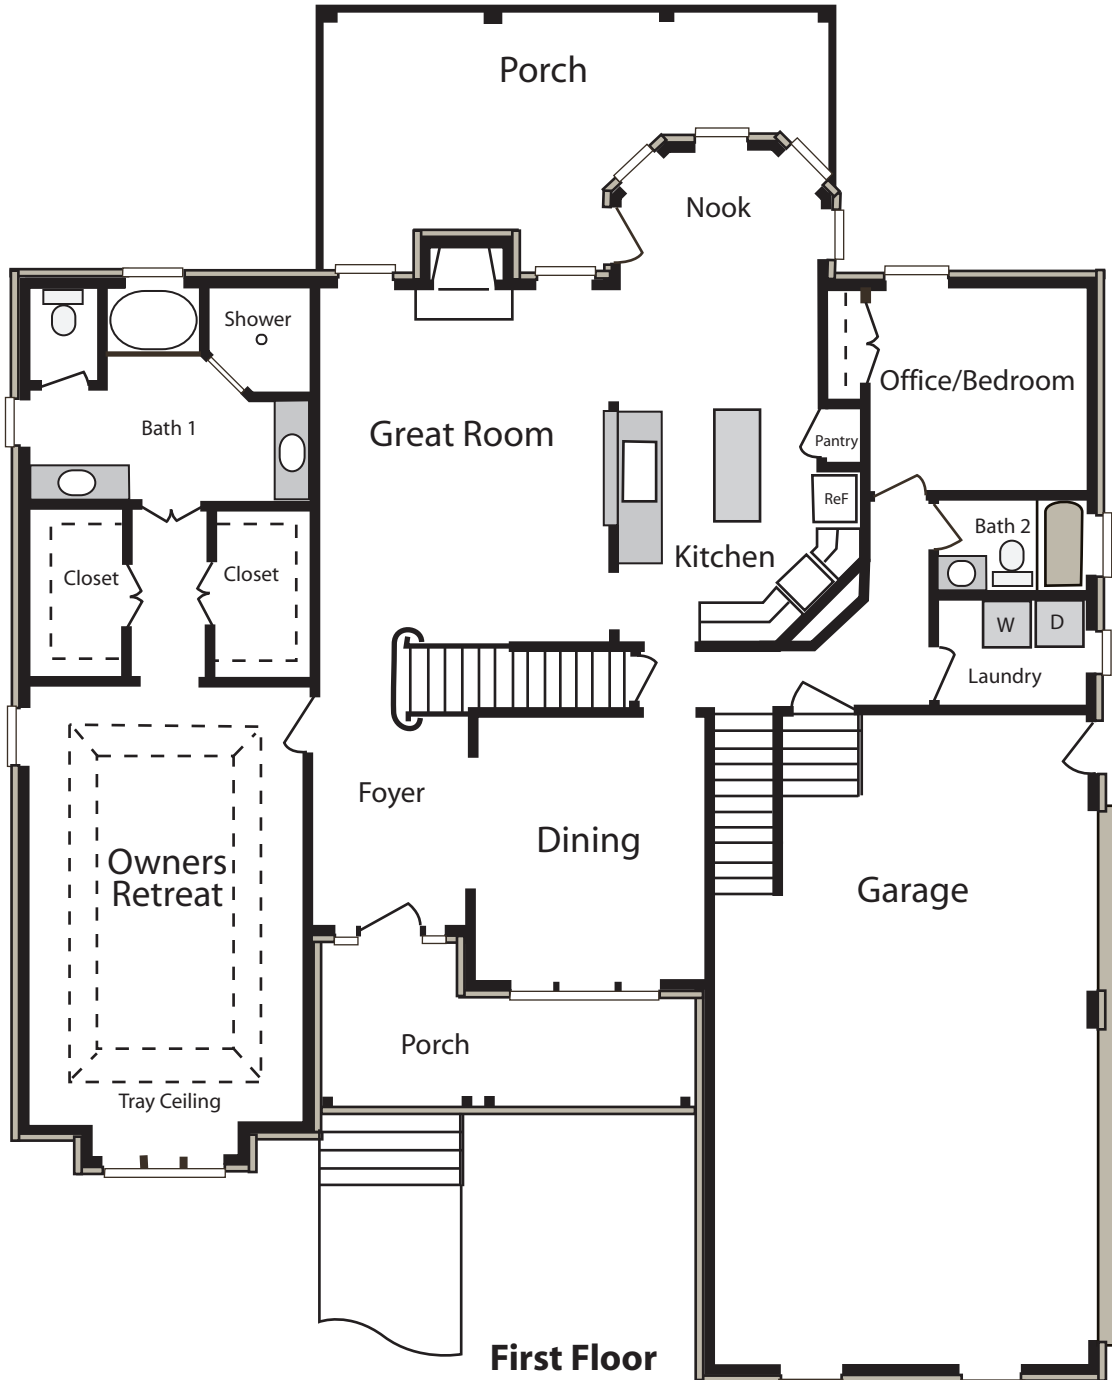

The Tucker - Floor Plan

Larry Powell Builders
Mt Juliet, TN 37122
Ph: 615.758.7770

- 3,701 Square Footage
- 4 Bedroom with Optional Study
- 3 Bathrooms
- Two Story Great Room with Open Steps and Loft
- Formal Dining Room and Breakfast Nook with Bay Window
- Mud Room with Coat Locker
- Laundry Room with Sink and Cabinets
- Covered Rear Porch
- 3 Car Garage

Second Floor