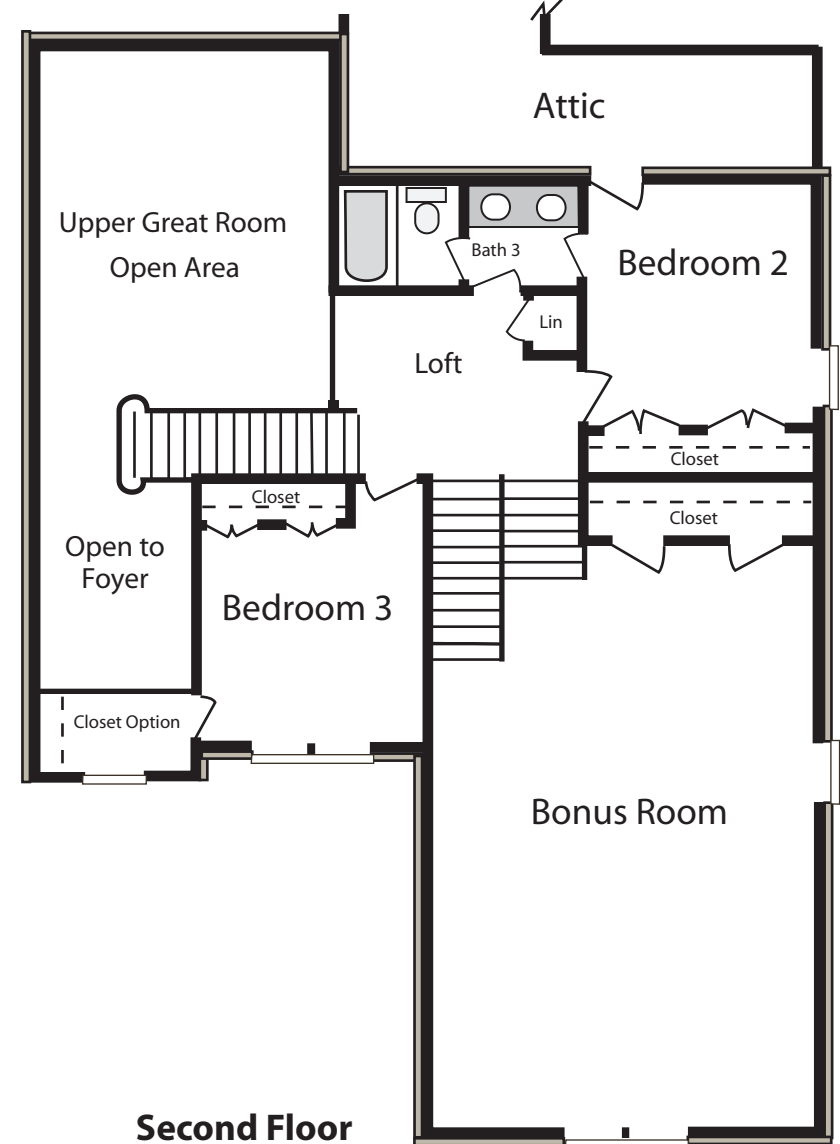

The Tucker - Floor Plan

Larry Powell Builders
Mt Juliet, TN 37122
Ph: 615.758.7770

- 3,701 Square Footage
- 4 Bedroom with Optional Study
- 3 Bathrooms
- Two Story Great Room with Open Steps and Loft
- Formal Dining Room and Breakfast Nook with Bay Window
- Mud Room with Coat Locker
- Laundry Room with Sink and Cabinets
- Covered Rear Porch
- 3 Car Garage

Second Floor